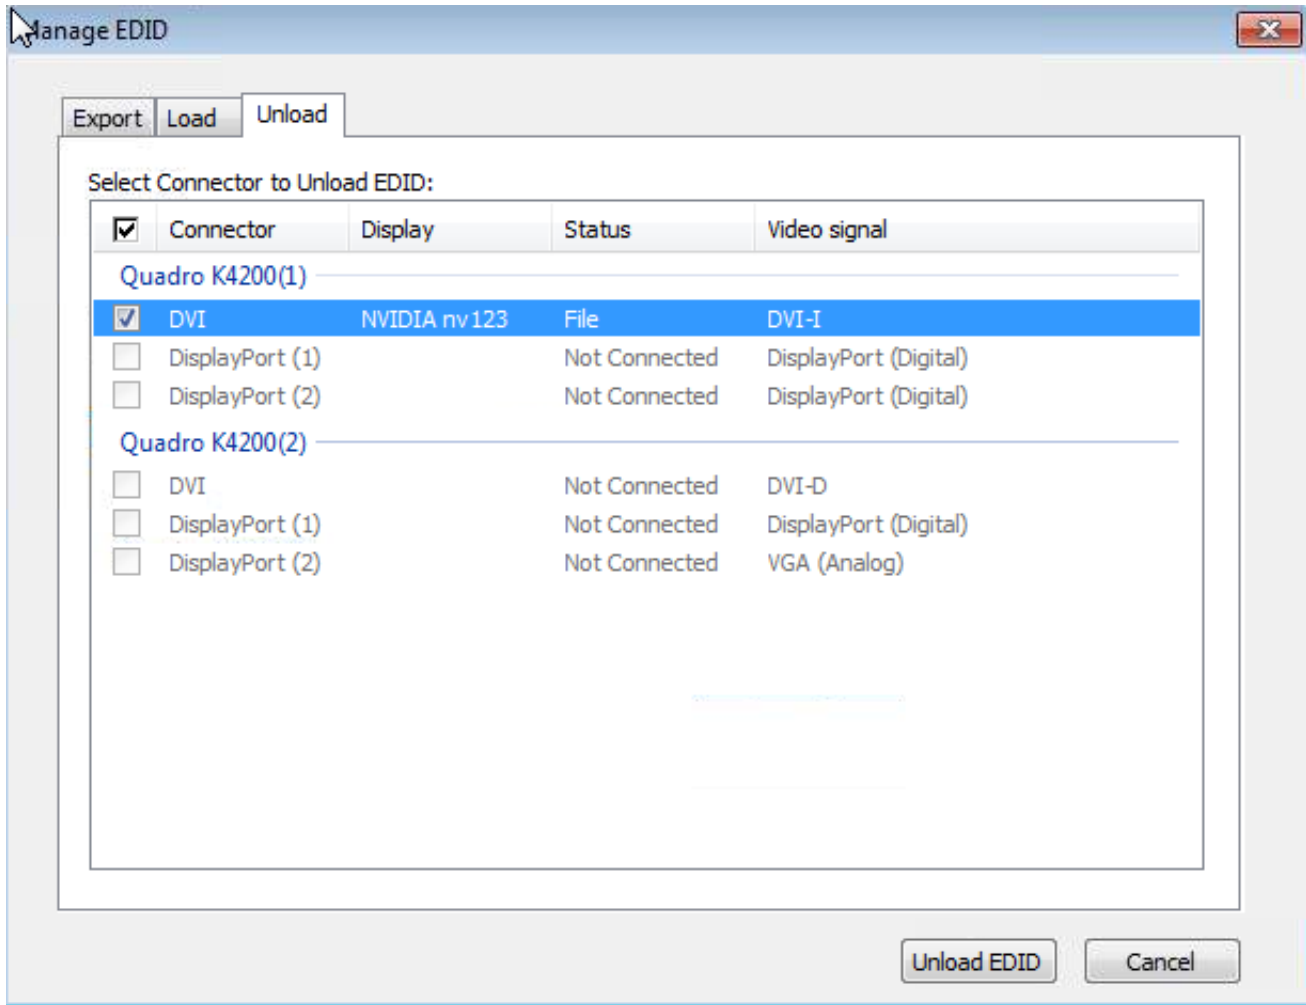

Download

[Edid Override Windows 10](#)

Download

---

So if you modify the monitor driver file to fool it by the EDID override, the driver thinks it is DD 5.1 capable and sends it to the TV. I also have a .... [WIN10] How do we register our Windows 10 Upgrade installs with Microsoft? • Win 10. ... Just google for "edid override" you'll get a lot of hits.. Fix HDMI Problems In Windows 10 1. ... An EDID override replaces the HDMI handshake by giving the display device a permanent identity — and thereby, .... The fix is to perform Extended Display Identification Data (EDID) override to force ... 2018 FOR WINDOWS 10; FD10 -- RELEASED Q3 2016 FOR WINDOWS 10; .... Greeting, I have one question: my monitor's EDID is corrupt. I tried to find on the Internet what it is in this case and I found on Microsoft's site...

Override EDID Forcing the display information, with the right ones New! ... This as you will find written on the Microsoft link, you need to force your ... #10. philip\_petev said: Micky1979 said: The right frequency, is included in .... Phoenix can't find any EDID on my machine. Nvidia GTX295/Viewsonic VX2240w LCD monitor in Windows 7 x64. ... I have two monitors so I can get around it but I would like to fix it with an EDID Override. ... (the vertical one is self-generated) and choose the aspect ratio (from 5:4,4:3,16:9 and 16:10).